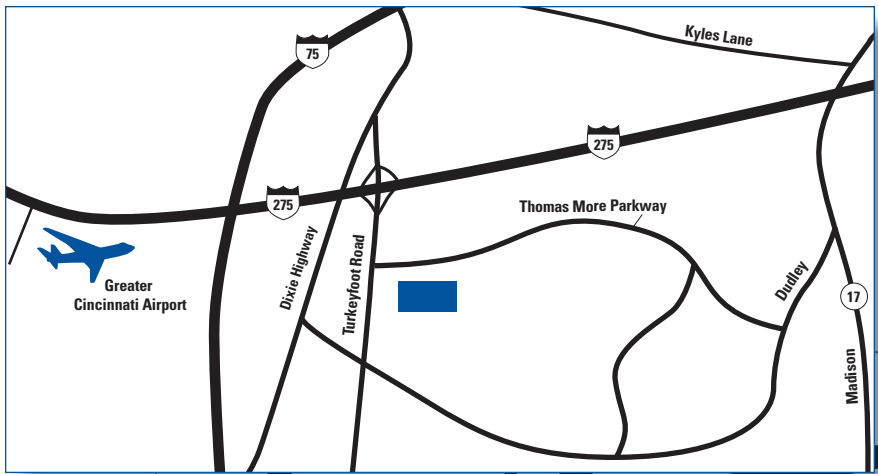

THOMAS MORE COLLEGE

TOGETHER IN PURSUIT OF TRUTH

333 Thomas More Parkway
Crestview Hills, KY 41017
(859) 341-5800

www.thomasmore.edu

- **A** Guest and Visitors Parking
- **B** Faculty and Staff Parking
- **C** Student Parking
- **D** Residence Hall Parking
- **E** Observatory Parking
- **F** Softball Field Parking