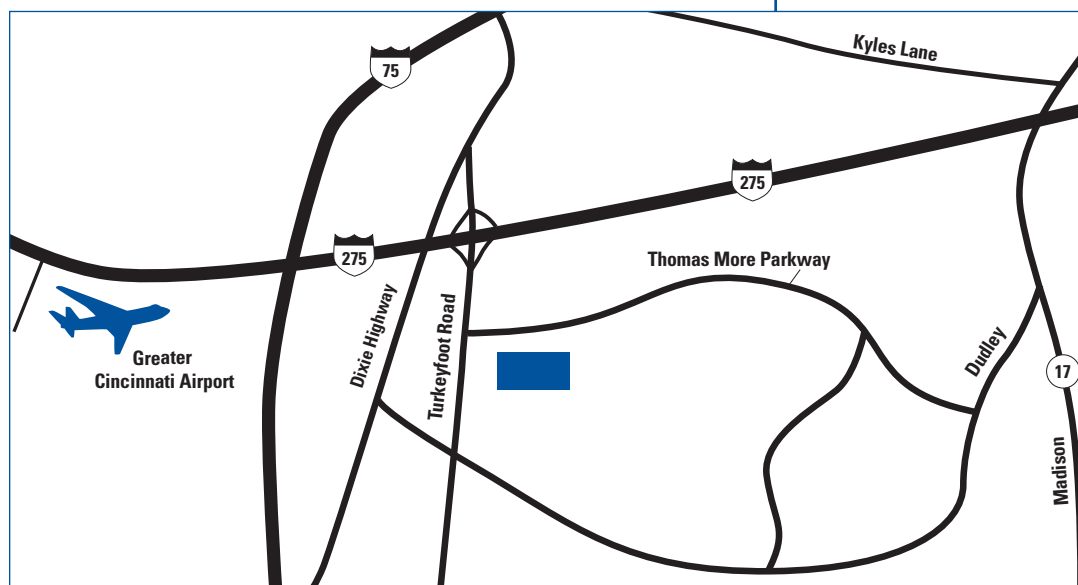

## Directions to Thomas More College

### From I-75 (North or South)

Take I-275 East to Exit 82 (Turkeyfoot Road). Turn right onto Turkeyfoot Road. At second traffic light, turn left onto Thomas More Parkway. Turn right onto Villa Madonna Drive.

### From I- 71 (South)

Take I-71 South to I-471 South. Take I-275 West to Exit 82 (Turkeyfoot Road). Turn left onto Turkeyfoot Road. At the third traffic light, turn left onto Thomas More Parkway. Turn right onto Villa Madonna Drive.

### From I-471

Take I-275 West to Exit 82 (Turkeyfoot Road). Turn left onto Turkeyfoot Road. At third traffic light, turn left onto Thomas More Parkway. Turn right onto Villa Madonna Drive.